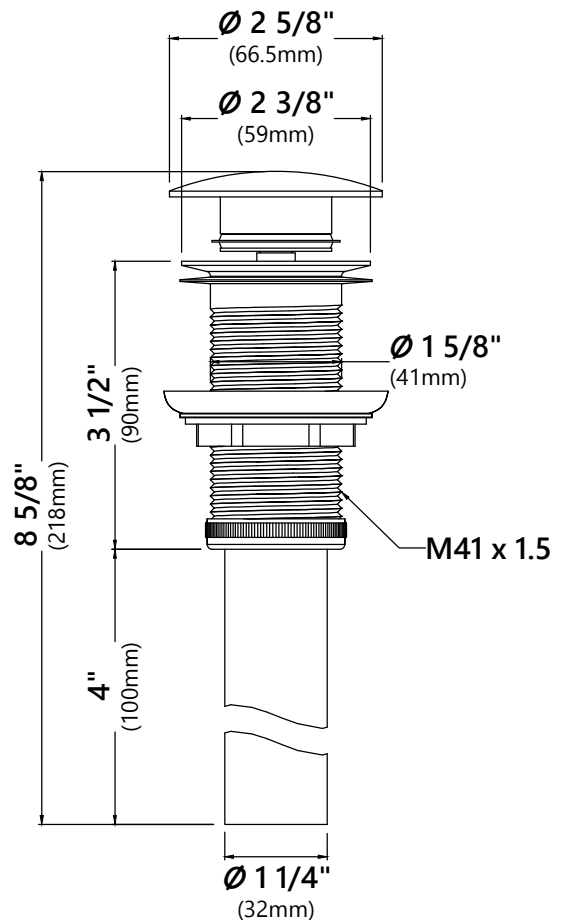

PU-10

Pop Up Drain w/o Overflow

Pop Up Dimensions

Dimensions: 8 5/8" x Ø2 5/8"

Features

- Metal Construction
- Connection 1 1/4"
- Designed to Use w/ Above-Counter Vessel Sinks without overflow
- Fits Standard 1 3/4" Drain Opening

Available Colors

- Satin Nickel
- Gold
- Oil Rubbed Bronze
- Chrome
- Brushed Gold
- Matte Black

CODES/STANDARDS:

Product Certification
cUPC

Warranty

Kraus Limited Lifetime Warranty
see website for details www.kraususa.com