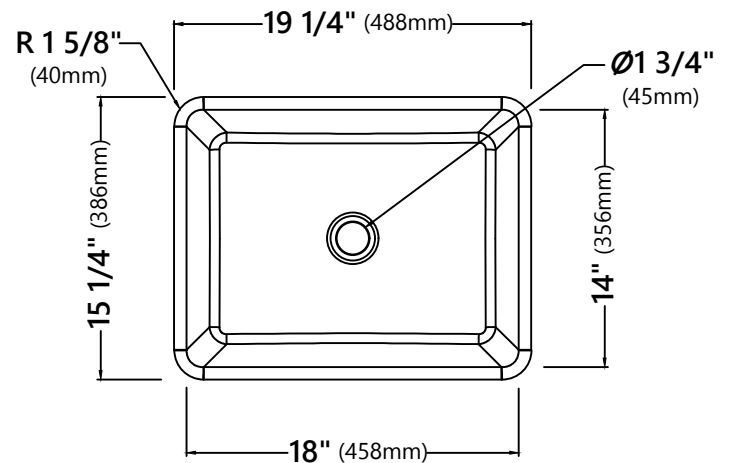

KCV-121

White Rectangular Ceramic Bathroom Sink

Sink Dimensions

Overall Dimensions: 19 1/4" x 15 1/4" x 5 3/8"

Bowl Dimensions: 18" x 14"

Sink Depth: 4 3/8"

Features

- Vitreous China
- Rectangular Vessel Sink
- 1 3/4" Drain Hole Size
- Without Overflow

Kraus Limited Lifetime Warranty

see website for details www.kraususa.com

PU-10

Pop Up Drain w/o Overflow

Pop Up Dimensions

Dimensions: 8 5/8" x Ø2 5/8"

Features

- Metal Construction
- Connection 1 1/4"
- Designed to Use w/ Above-Counter Vessel Sinks without overflow
- Fits Standard 1 3/4" Drain Opening