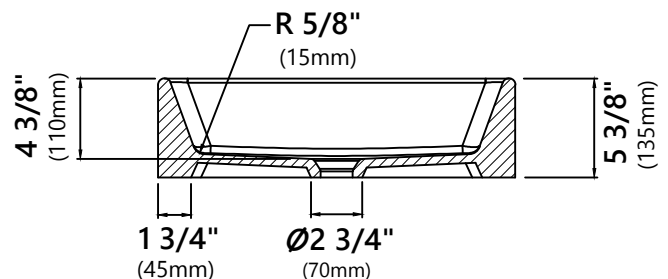

KCV-121

White Rectangular Ceramic Bathroom Sink

Sink Dimensions

Overall Dimensions: 19 1/4" x 15 1/4" x 5 3/8"

Bowl Dimensions: 18" x 14"

Sink Depth: 4 3/8"

Features

- Vitreous China
- Rectangular Vessel Sink
- 1 3/4" Drain Hole Size
- Without Overflow

Kraus Limited Lifetime Warranty

see website for details www.kraususa.com

PU-10

Pop Up Drain w/o Overflow

Pop Up Dimensions

Dimensions: 8 5/8" x Ø2 5/8"

Features

- Metal Construction
- Connection 1 1/4"
- Designed to Use w/ Above-Counter Vessel Sinks without overflow
- Fits Standard 1 3/4" Drain Opening